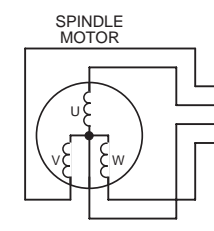

→ : POSITIVE VOLTAGE LINE ⇨ : PLAYBACK SIGNAL LINE

▲ MD OPTICAL PICKUP

IC301
BD6601KVT
FOCUS/TRACKING COIL,
TRAVERSE MOTOR DRIVE,
SPINDLE MOTOR DRIVE,
ROTARY DETECTOR

IC202
AK93C45AV-L
EE PROM

IC201
MN101C28CAB
SYSTEM CONTROL