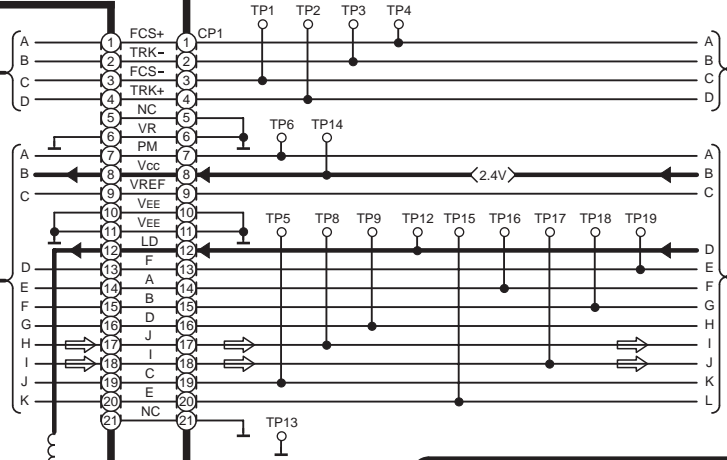

→ : POSITIVE VOLTAGE LINE ⇨ : PLAYBACK SIGNAL LINE

▲ MD OPTICAL PICKUP

IC301
BD6601KVT
FOCUS/TRACKING COIL,
TRAVERSE MOTOR DRIVE,
SPINDLE MOTOR DRIVE,
ROTARY DETECTOR

IC202
AK93C45AV-L
EE PROM

IC201
MN101C28CAB
SYSTEM CONTROL

IC203
XC61AC1902MR
RESET