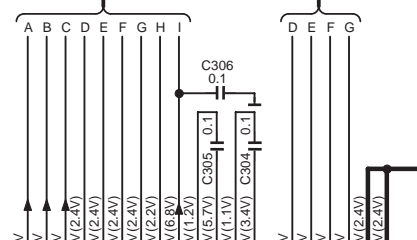

→ : POSITIVE VOLTAGE LINE ⇨ : PLAYBACK SIGNAL LINE

▲ MD OPTICAL PICKUP

IC301
BD6601KVT
FOCUS/TRACKING COIL,
TRAVERSE MOTOR DRIVE,
SPINDLE MOTOR DRIVE,
ROTARY DETECTOR

IC202
AK93C45AV-L
EE PROM

IC201
MN101C28CAB
SYSTEM CONTROL

IC203
XC61AC1902MR
RESET