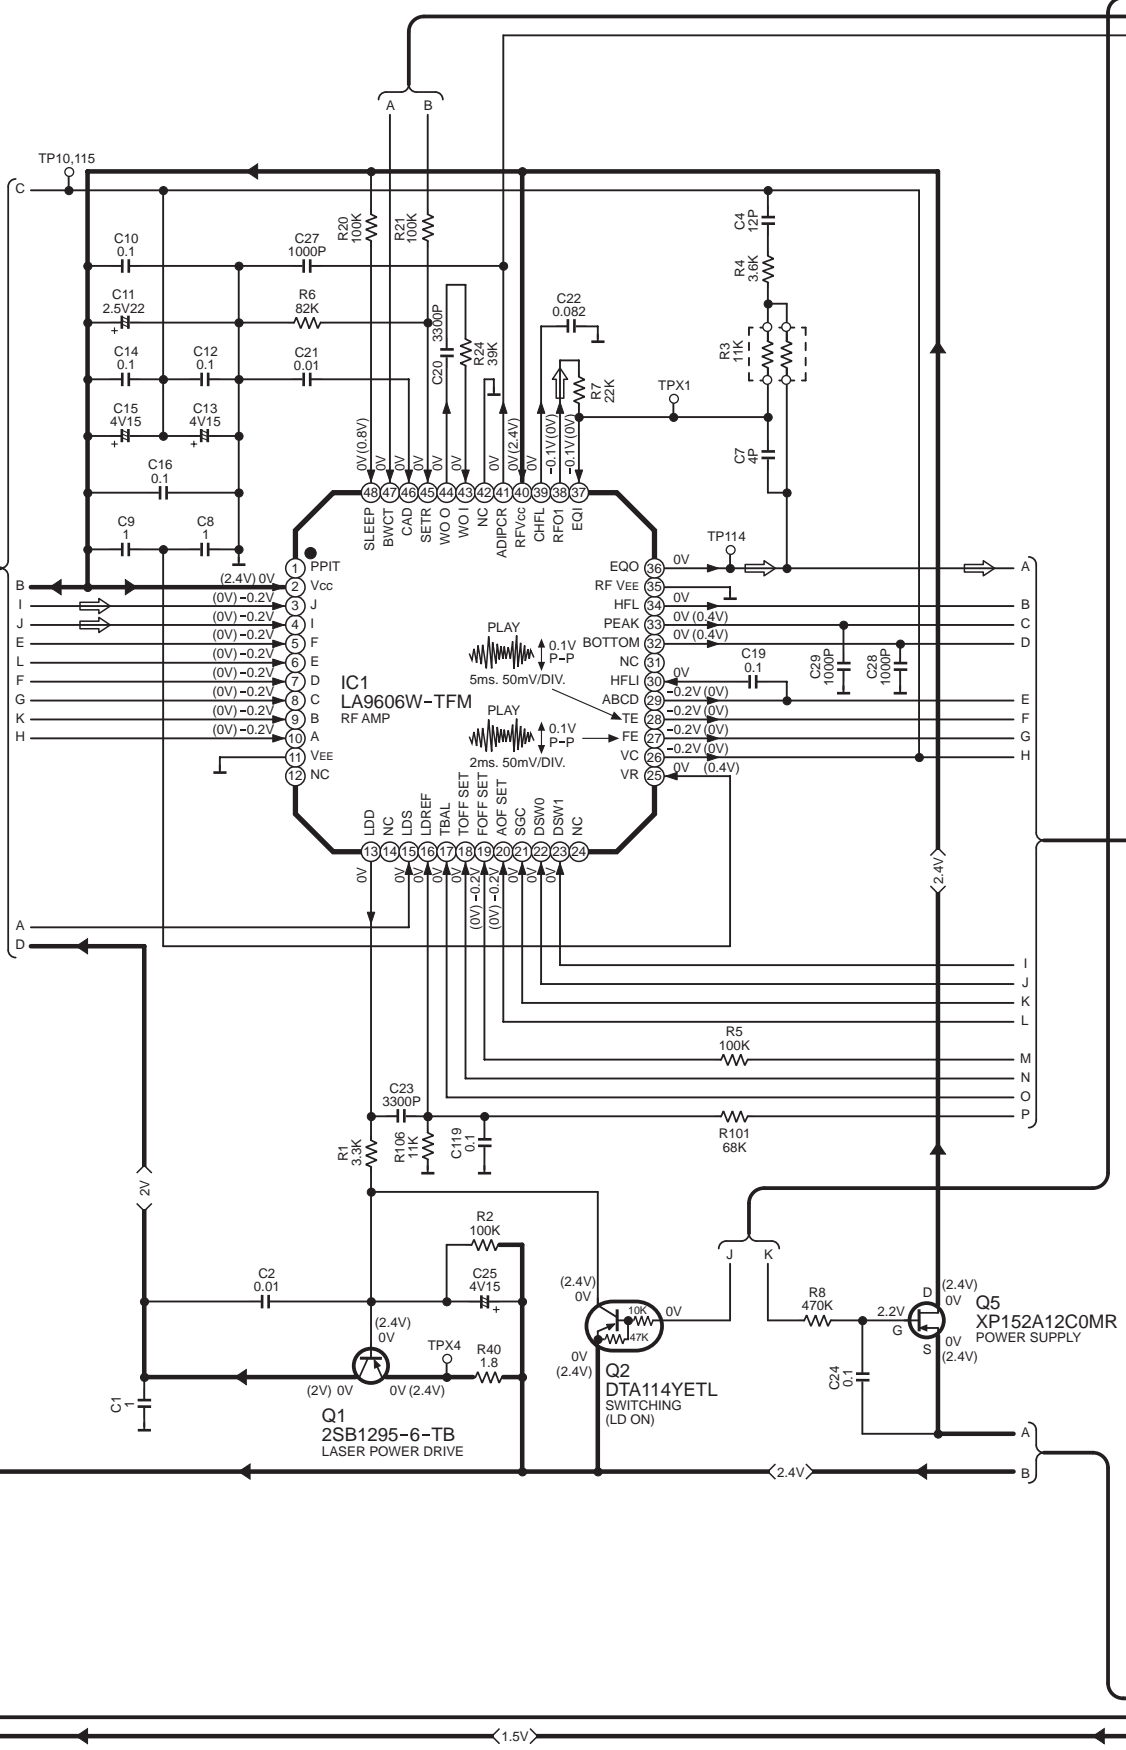

→ : POSITIVE VOLTAGE LINE ⇨ : PLAYBACK SIGNAL LINE

▲ MD OPTICAL PICKUP

IC301
BD6601KVT
FOCUS/TRACKING COIL,
TRAVERSE MOTOR DRIVE,
SPINDLE MOTOR DRIVE,
ROTARY DETECTOR

IC202
AK93C45AV-L
EE PROM

IC201
MN101C28CAB
SYSTEM CONTROL

IC203
XC61AC1902MR
RESET