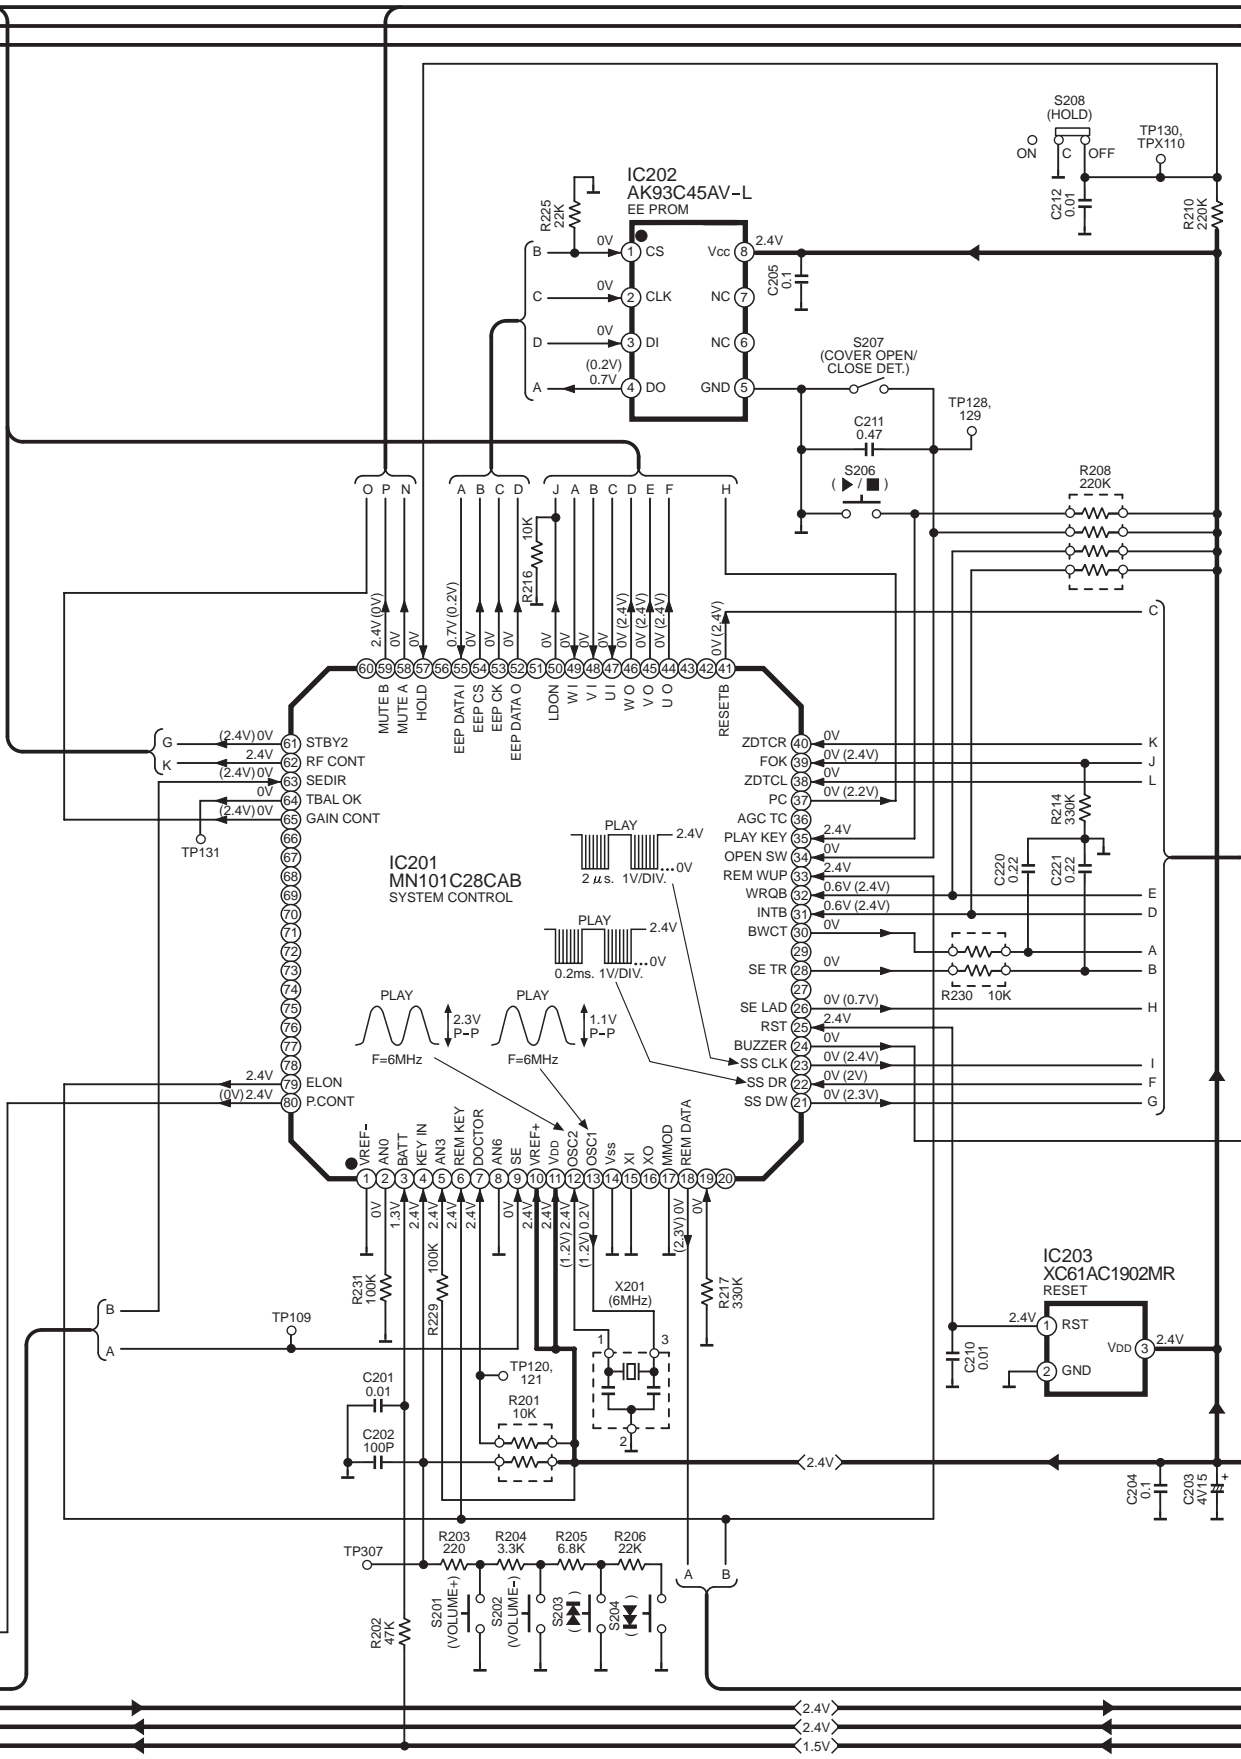

→ : POSITIVE VOLTAGE LINE ⇨ : PLAYBACK SIGNAL LINE

▲ MD OPTICAL PICKUP

IC301
BD6601KVT
FOCUS/TRACKING COIL,
TRAVERSE MOTOR DRIVE,
SPINDLE MOTOR DRIVE,
ROTARY DETECTOR

IC202
AK93C45AV-L
EE PROM

IC201
MN101C28CAB
SYSTEM CONTROL

IC203
XC61AC1902MR
RESET