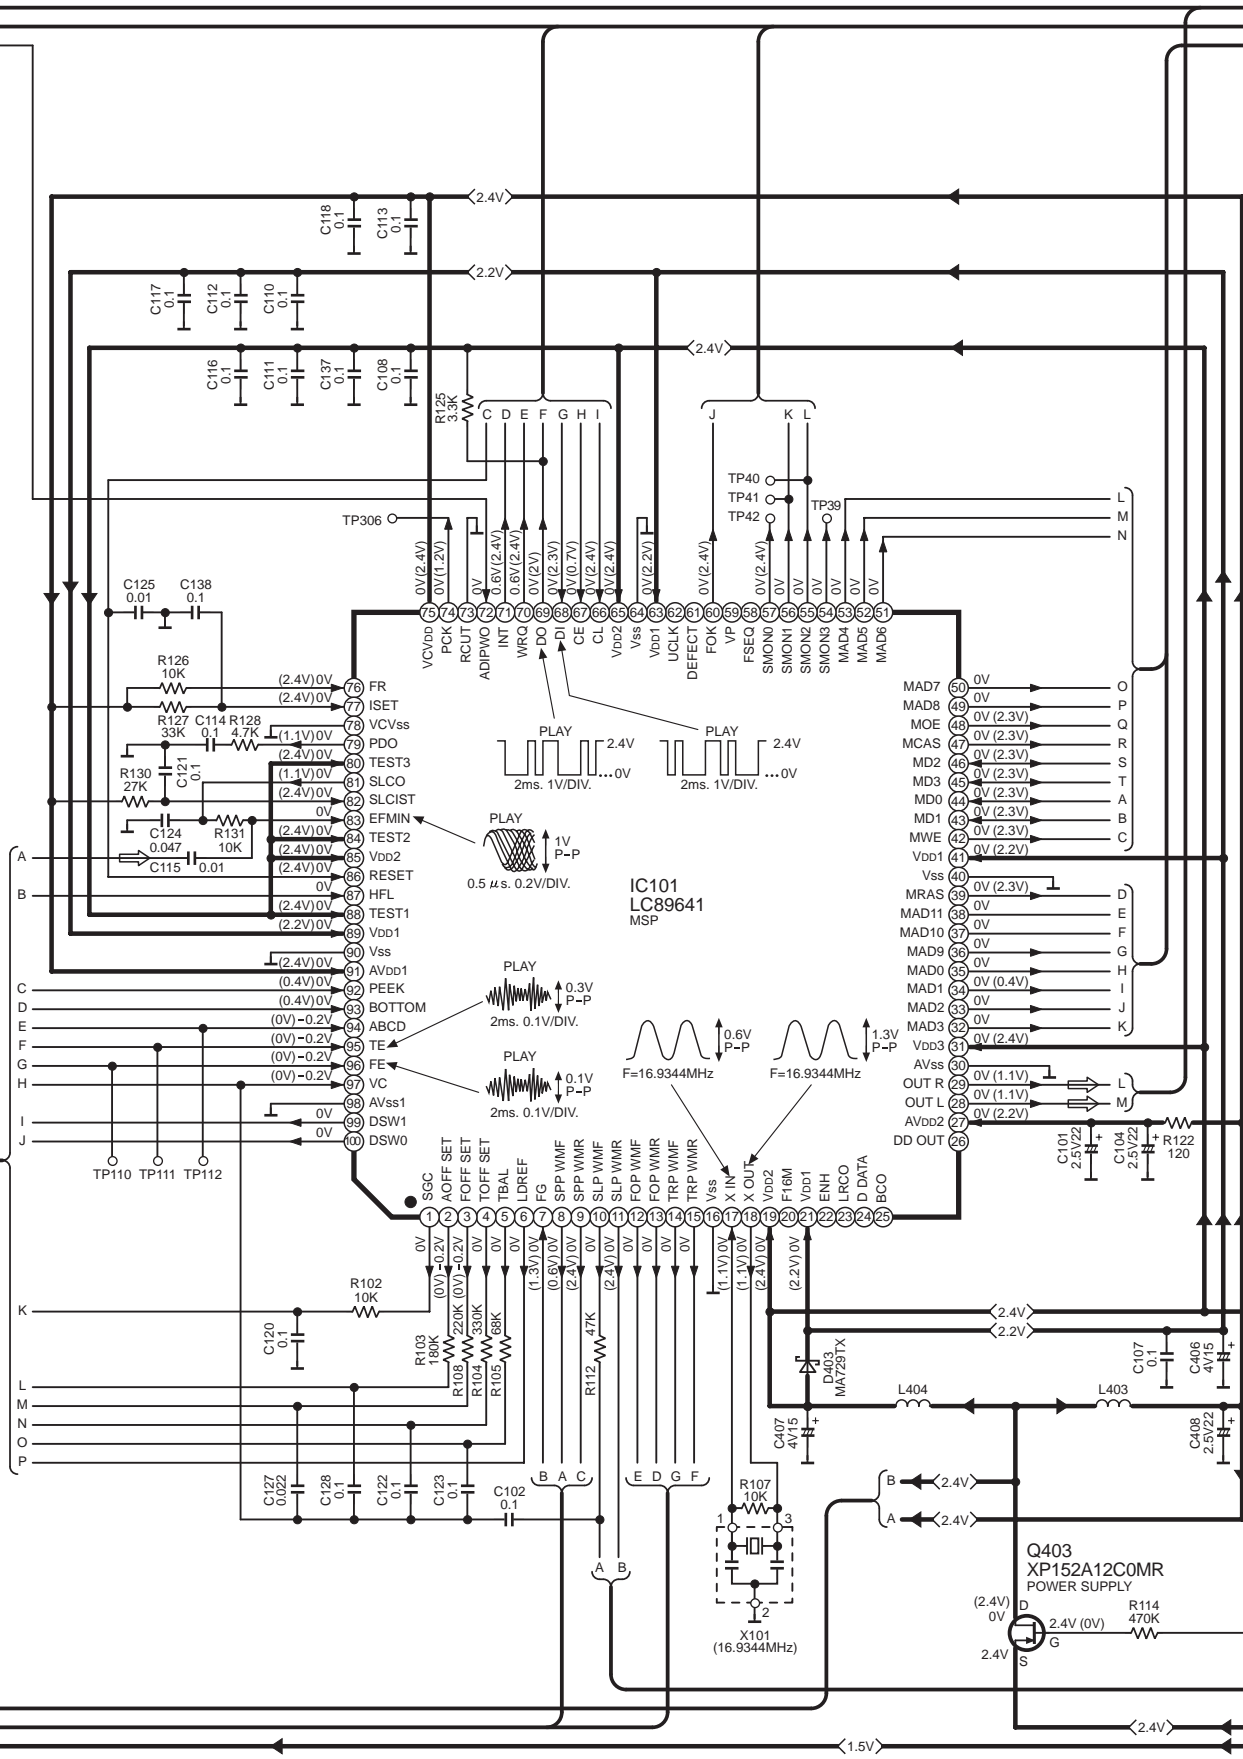

→ : POSITIVE VOLTAGE LINE ⇨ : PLAYBACK SIGNAL LINE

▲ MD OPTICAL PICKUP

IC301
BD6601KVT
FOCUS/TRACKING COIL,
TRAVERSE MOTOR DRIVE,
SPINDLE MOTOR DRIVE,
ROTARY DETECTOR

IC202
AK93C45AV-L
EE PROM

IC201
MN101C28CAB
SYSTEM CONTROL

IC203
XC61AC1902MR
RESET