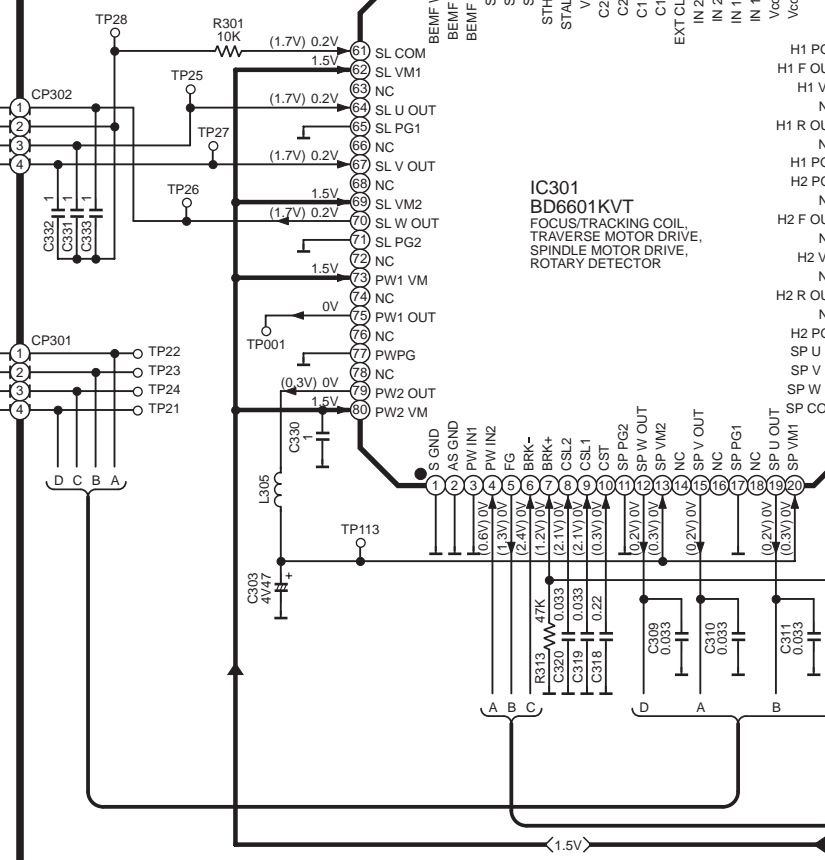

→ : POSITIVE VOLTAGE LINE ⇨ : PLAYBACK SIGNAL LINE

▲ MD OPTICAL PICKUP

IC301
BD6601KVT
FOCUS/TRACKING COIL,
TRAVERSE MOTOR DRIVE,
SPINDLE MOTOR DRIVE,
ROTARY DETECTOR

IC202
AK93C45AV-L
EE PROM

IC201
MN101C28CAB
SYSTEM CONTROL

IC203
XC61AC1902MR
RESET