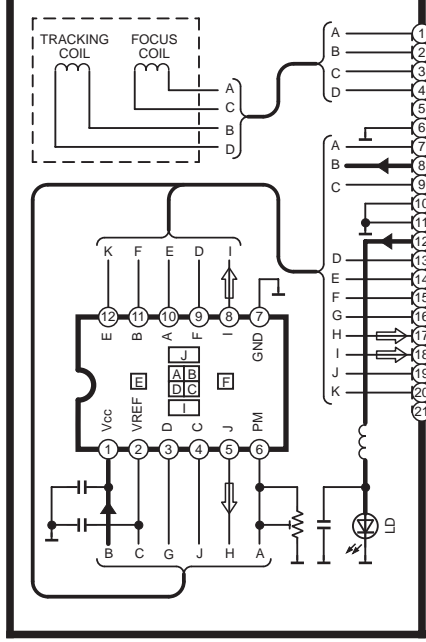

→ : POSITIVE VOLTAGE LINE ⇨ : PLAYBACK SIGNAL LINE

▲ MD OPTICAL PICKUP

IC301
BD6601KVT
FOCUS/TRACKING COIL,
TRAVERSE MOTOR DRIVE,
SPINDLE MOTOR DRIVE,
ROTARY DETECTOR

IC202
AK93C45AV-L
EE PROM

IC201
MN101C28CAB
SYSTEM CONTROL

IC203
XC61AC1902MR
RESET