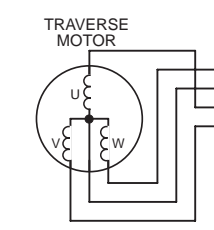

→ : POSITIVE VOLTAGE LINE ⇨ : PLAYBACK SIGNAL LINE

▲ MD OPTICAL PICKUP

IC301
BD6601KVT
FOCUS/TRACKING COIL,
TRAVERSE MOTOR DRIVE,
SPINDLE MOTOR DRIVE,
ROTARY DETECTOR

IC202
AK93C45AV-L
EE PROM

IC201
MN101C28CAB
SYSTEM CONTROL